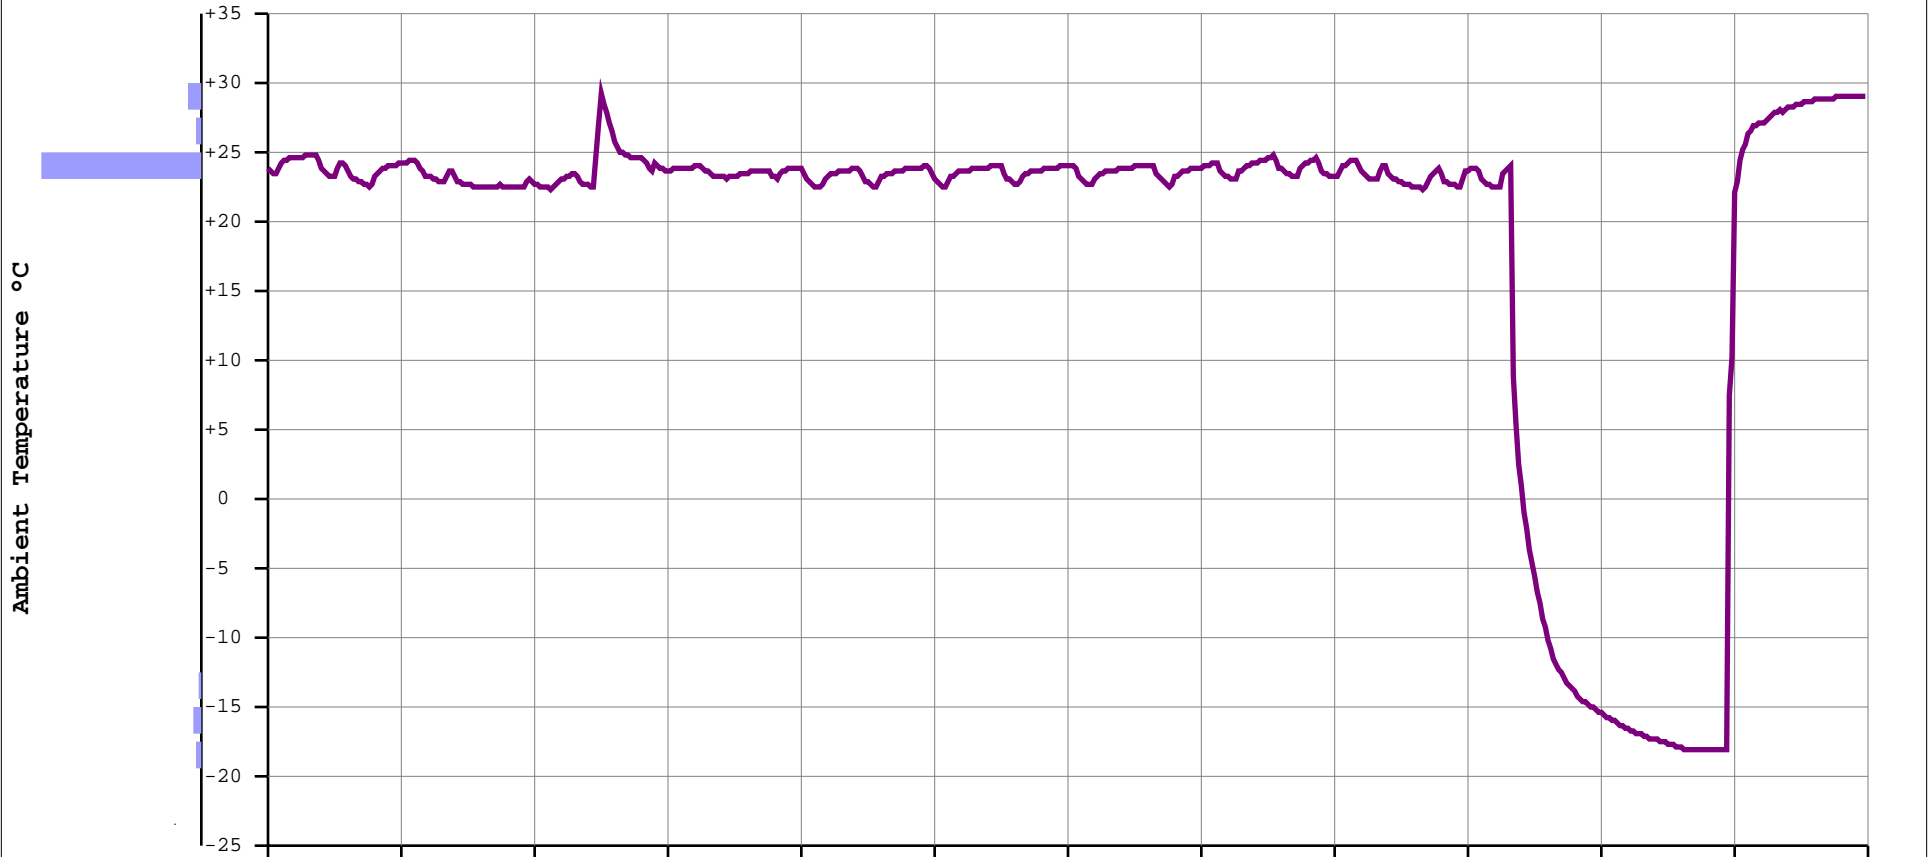

Description: Default Settings

Max. #1123	16:45:18	18:48:01	20:50:45	22:53:29	00:56:12	02:58:56	05:01:40	07:04:23	09:07:07	11:09:51	13:12:34	15:15:18	17:18:02
+22.5/+25.0°C	24/05/24	24/05/24	24/05/24	24/05/24	25/05/24	25/05/24	25/05/24	25/05/24	25/05/24	25/05/24	25/05/24	25/05/24	25/05/24

#Readings

Time/Date (dd/mm/yy)

Notes:

This z1HT with an accuracy of +/-0.2°C from -40°C to +125°C (-40°F to +257°F) and a resolution of 0.01°C (°F). Statement of accuracy: #HTE50001