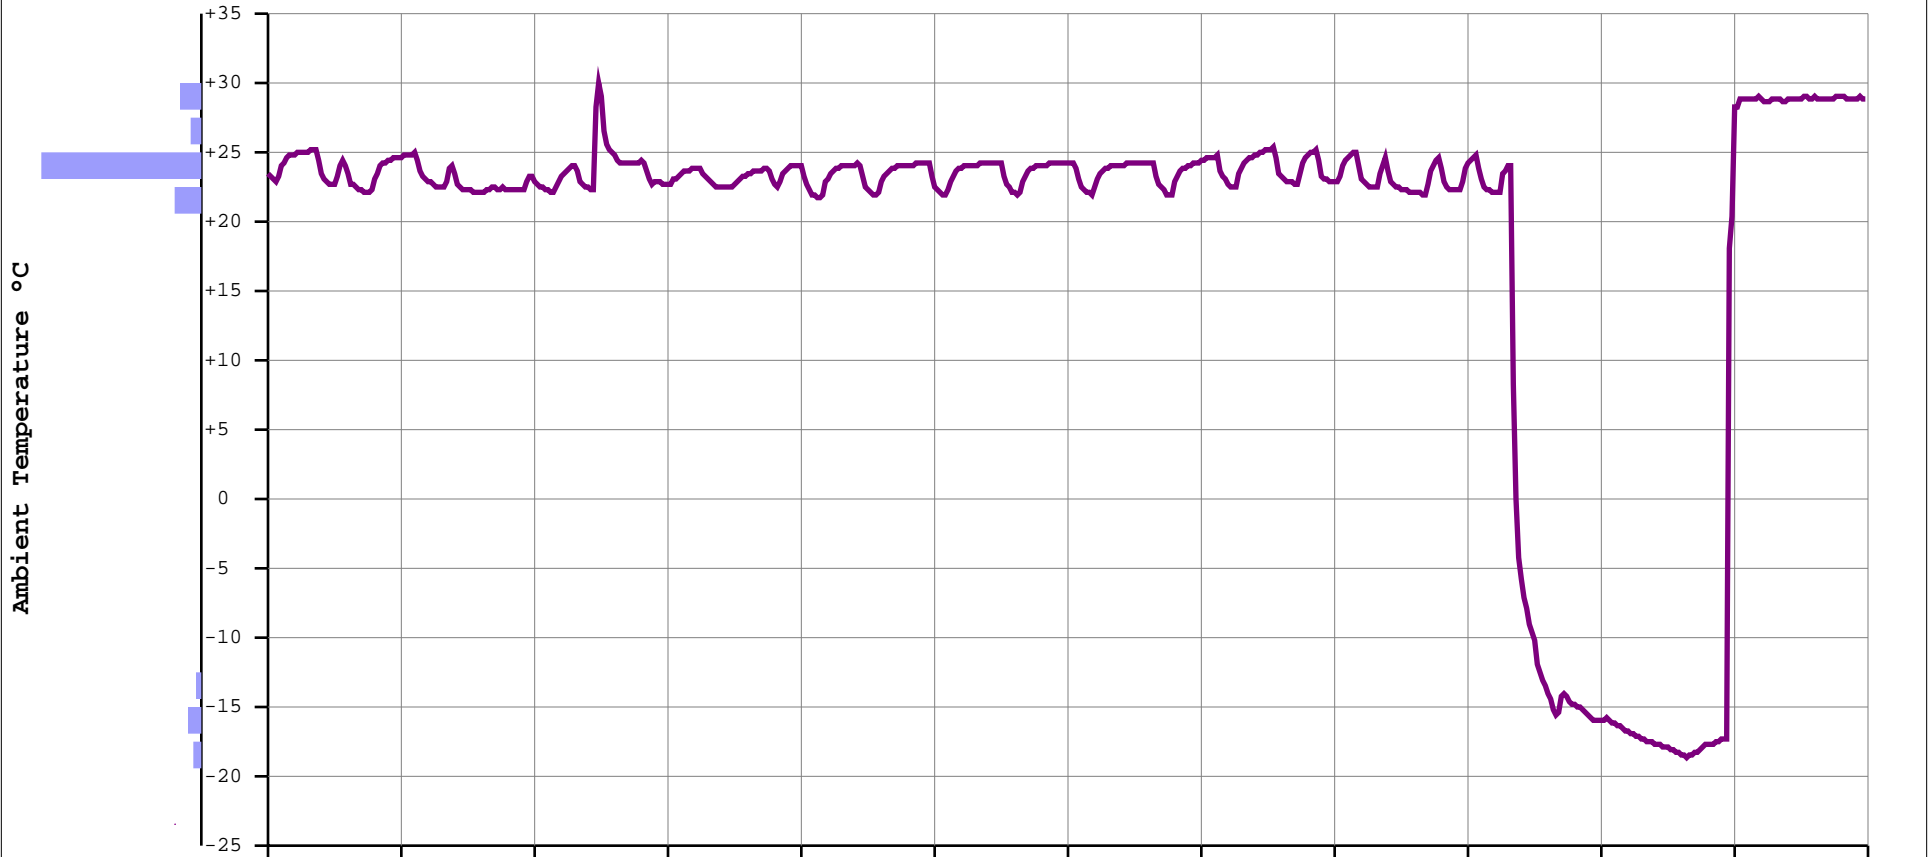

z-Logg.com

Specification & Configuration	
Device Name:	z1HT
Device Type:	Multi-use High Temp.
Serial Number:	HTE50001
Time Zone	GMT:-5 DST
Firmware Version:	5.04D
Software Version:	1.24.12 Admin
Trip Number:	4
Trip duration:	015d 19h44m00s
Temp. Unit:	Celsius
Temp. Range:	-40 to +130°C
Battery:	3.29V - 100%
Total Records:	1474
Sampling Rate:	00:01:00
Start Delay:	0 sec
Start Time:	24/05/24 16:50
Stop Time:	Parameter not set

Alarms (Time above / below Alarms)				
Type:	Temp.	Consecutive	Total	Out of Spec.
EH:	not set			
H:	not set			
L:	not set			
EL:	not set			

Summary / Statistics		File Created at: 25/05/24 17:18:07	
Maximum Temperature:	+30.69°C	Status:	Recording
Minimum Temperature:	-18.53°C	Trip Duration:	2d 01:07:00
Average Temperature:	+18.91°C	Time within Spec:	2d 01:07:00
Mean Kinetic Temp:	+44.85°C	Started Time:	24/05/24 16:45:18
Started by:		Memory Used:	6% 2948/45568
Stopped by:			

Description: Default Settings

Max. #912	16:45:18	18:48:01	20:50:45	22:53:29	00:56:12	02:58:56	05:01:40	07:04:23	09:07:07	11:09:51	13:12:34	15:15:18	17:18:02
+22.5/+25.0°C	24/05/24	24/05/24	24/05/24	24/05/24	25/05/24	25/05/24	25/05/24	25/05/24	25/05/24	25/05/24	25/05/24	25/05/24	25/05/24

Alarms (Time above / below Alarms)				
Type:	Hum.	Consecutive	Total	Out of Spec.
EH:	not set			
H:	not set			
L:	not set			
EL:	not set			

Summary / Statistics		File Created at: 25/05/24 17:18:07	
Maximum Temperature:	+31.19°C	Status:	Recording
Minimum Temperature:	-18.06°C	Trip Duration:	1d 00:33:00
Average Temperature:	+19.01°C	Time within Spec:	1d 00:33:00
Started by:		Stopped Time:	25/05/24 17:18:02
Stopped by:			